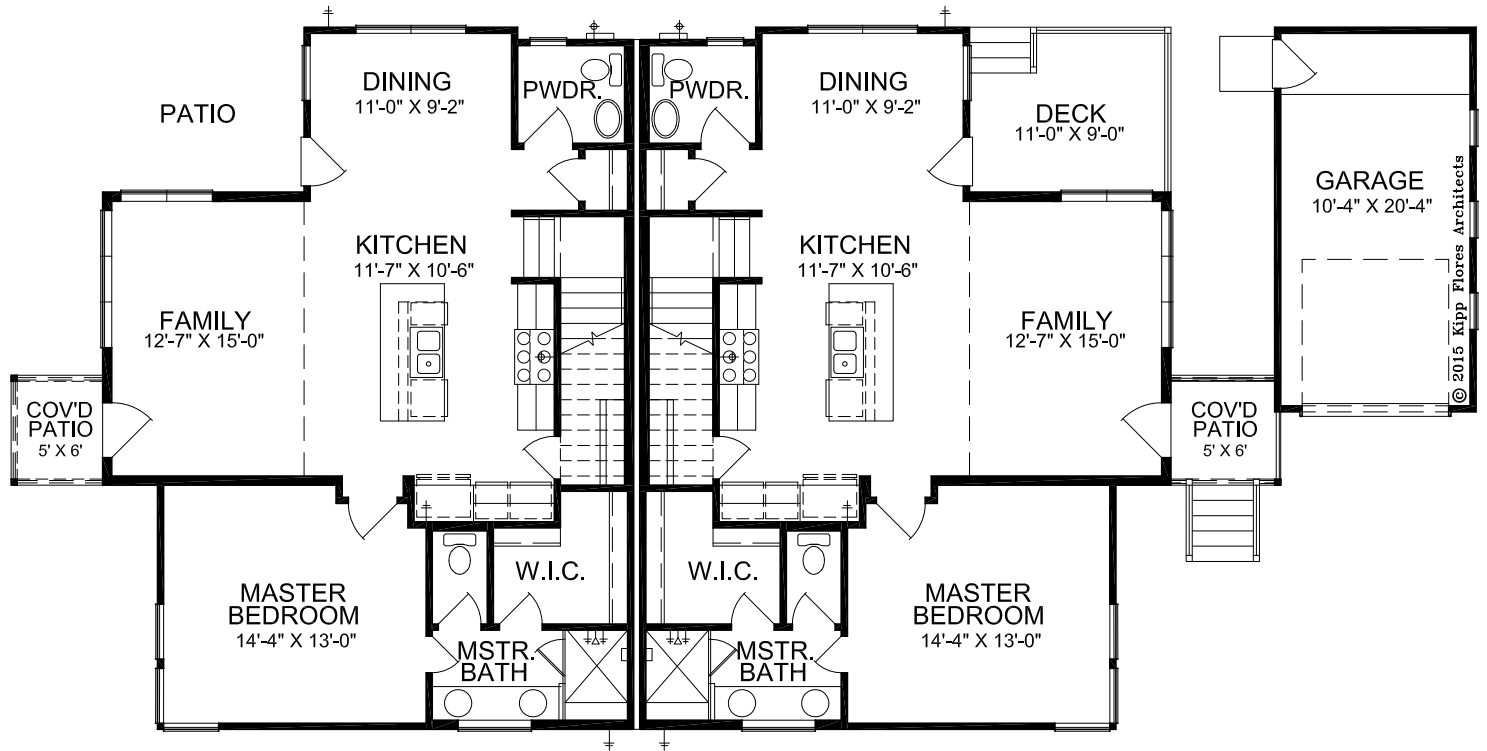

4010 VALLEY VIEW Building 1

Unit B: 1,536 Sq. Ft.

Unit A: 1,536 Sq. Ft.

Information contained herein is deemed reliable but not guaranteed.

4010 VALLEY VIEW Building 1