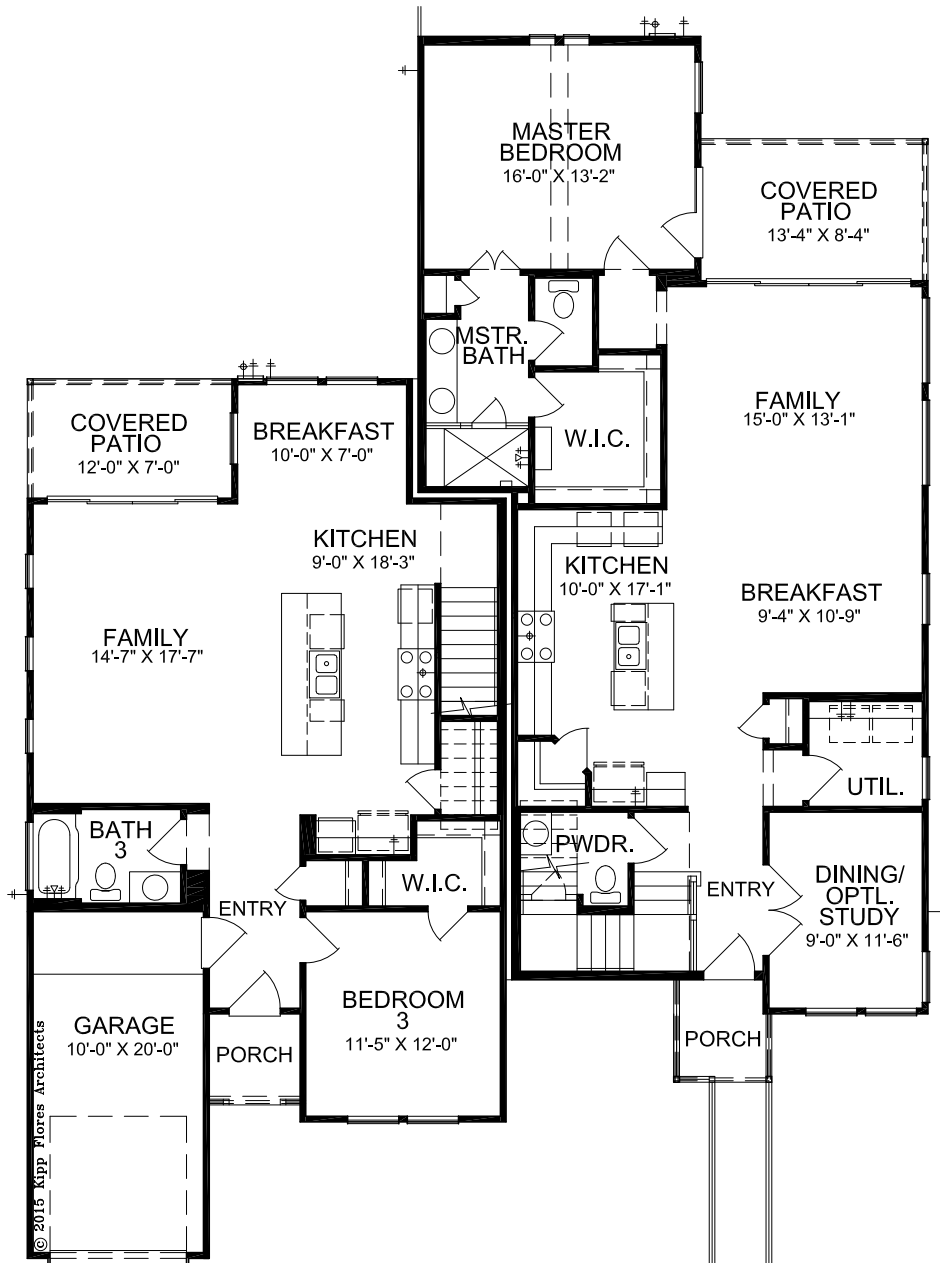

4010 VALLEY VIEW Building 2

Unit A: 1,788 Sq. Ft.

Unit B: 1,928 Sq. Ft.

4010 VALLEY VIEW Building 2