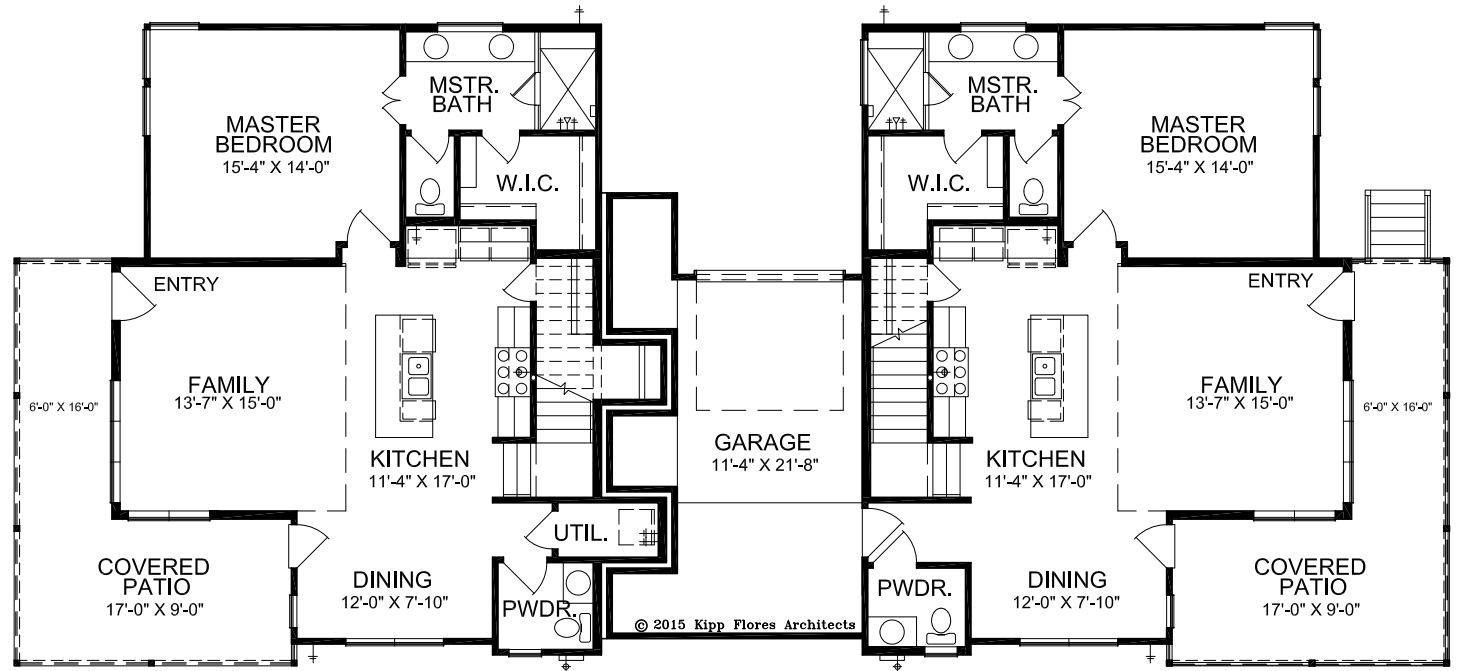

4012 VALLEY VIEW Building 1

Unit B: 1,599 Sq. Ft.

Unit A: 1,560 Sq. Ft.

4012 VALLEY VIEW Building 1