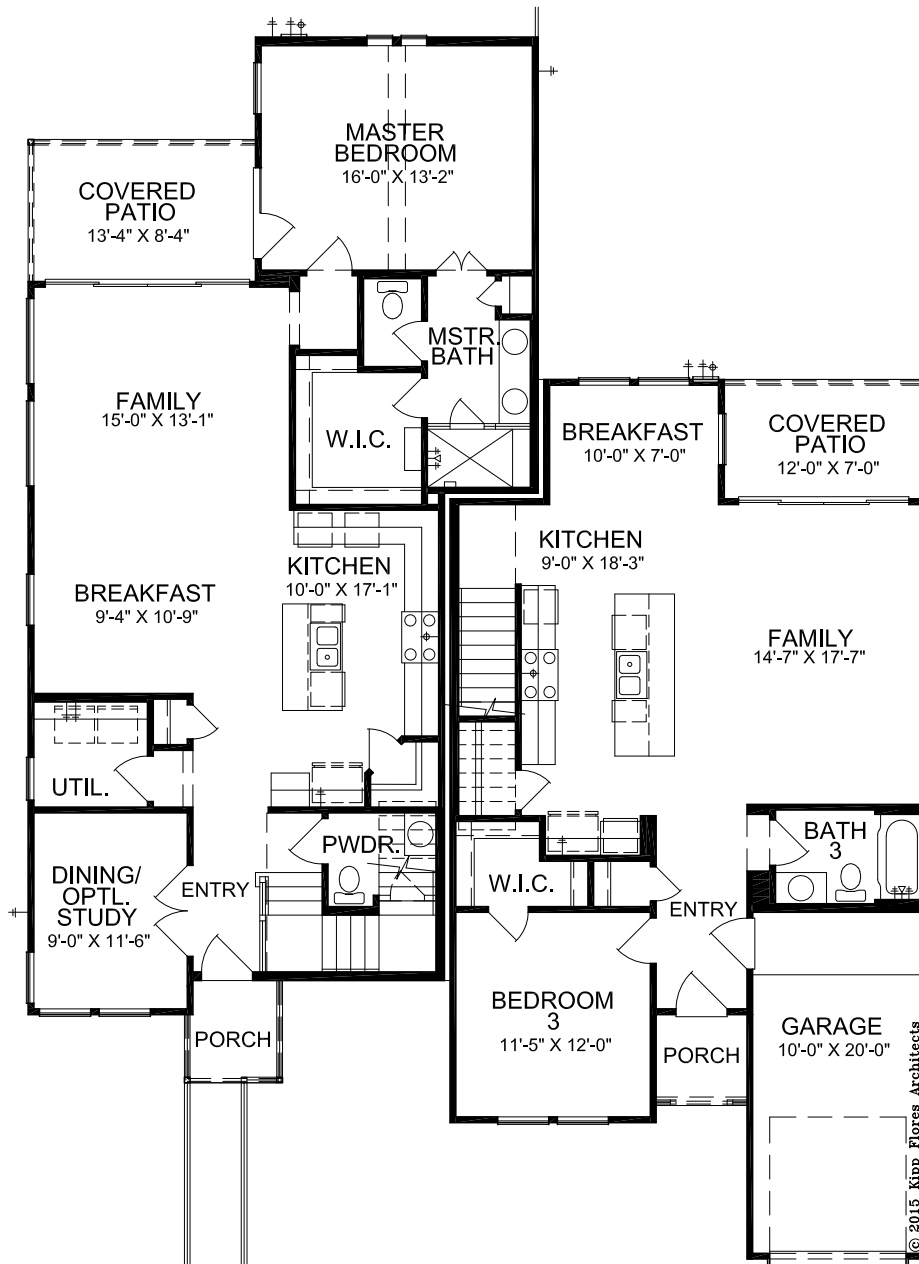

# 4012 VALLEY VIEW Building 2

Unit B: 1,787 Sq. Ft.

Unit A: 1,928 Sq. Ft.

Information contained herein is deemed reliable but not guaranteed.

# 4012 VALLEY VIEW Building 2